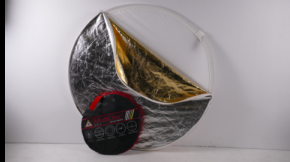

Grip

PhotoFlex 32 inch 5 in 1 Lite Disc Reflector

PhotoFlex Reflector Light-Stand Holder Kit

1/4 Ton Grip Package

REQUIRES
Access to a
Car
for Pickup, and
Return.